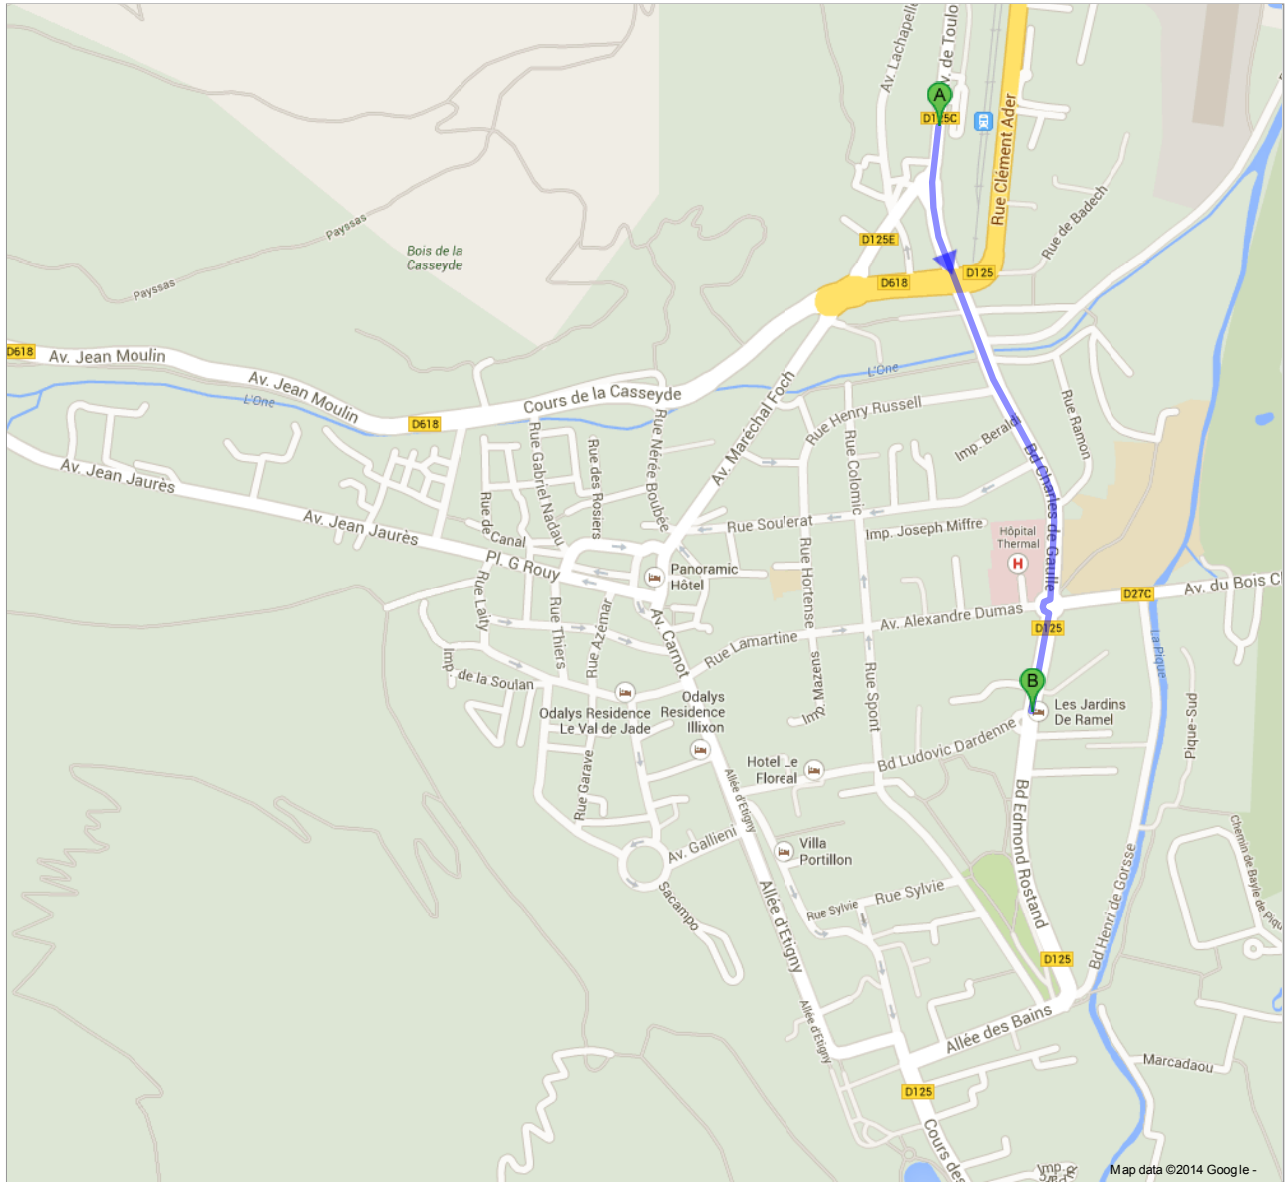

To see all the details that are visible on the screen, use the "Print" link next to the map.

Walking directions are in beta.

Use caution – This route may be missing sidewalks or pedestrian paths.

Walking directions to Les Jardins De Ramel

A 3 Avenue de Toulouse
31110 Bagnères-de-Luchon, France

1. Head south on D125C toward Passage de la Gare
Go through 1 roundabout

210 m

2. Continue straight onto D125
Go through 1 roundabout
Destination will be on the left

650 m

B Les Jardins De Ramel
Boulevard Amédée Fontan
31110 Bagnères-de-Luchon, France

These directions are for planning purposes only. You may find that construction projects, traffic, weather, or other events may cause conditions to differ from the map results, and you should plan your route accordingly. You must obey all signs or notices regarding your route.
Map data ©2014 Google